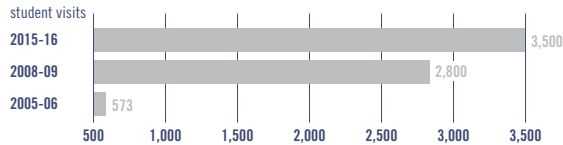

The Martha Surnbrock Christopher '44 Writing Center

Academic Enrichment/Tutoring programs

Students took advantage of summer enrichment and tutorial programs

150 7th and 8th graders tutored over **2800** sessions during the school year