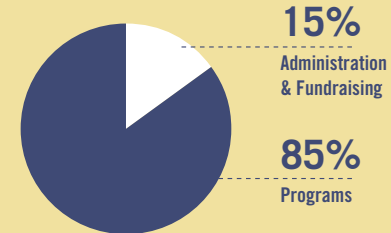

WHHS Alumni Foundation January 1 – December 31, 2015

Annual Campaign	$ 517,217
Restricted Gifts	1,601,917
Capital Campaign	628,359
Total	$ 2,747,403